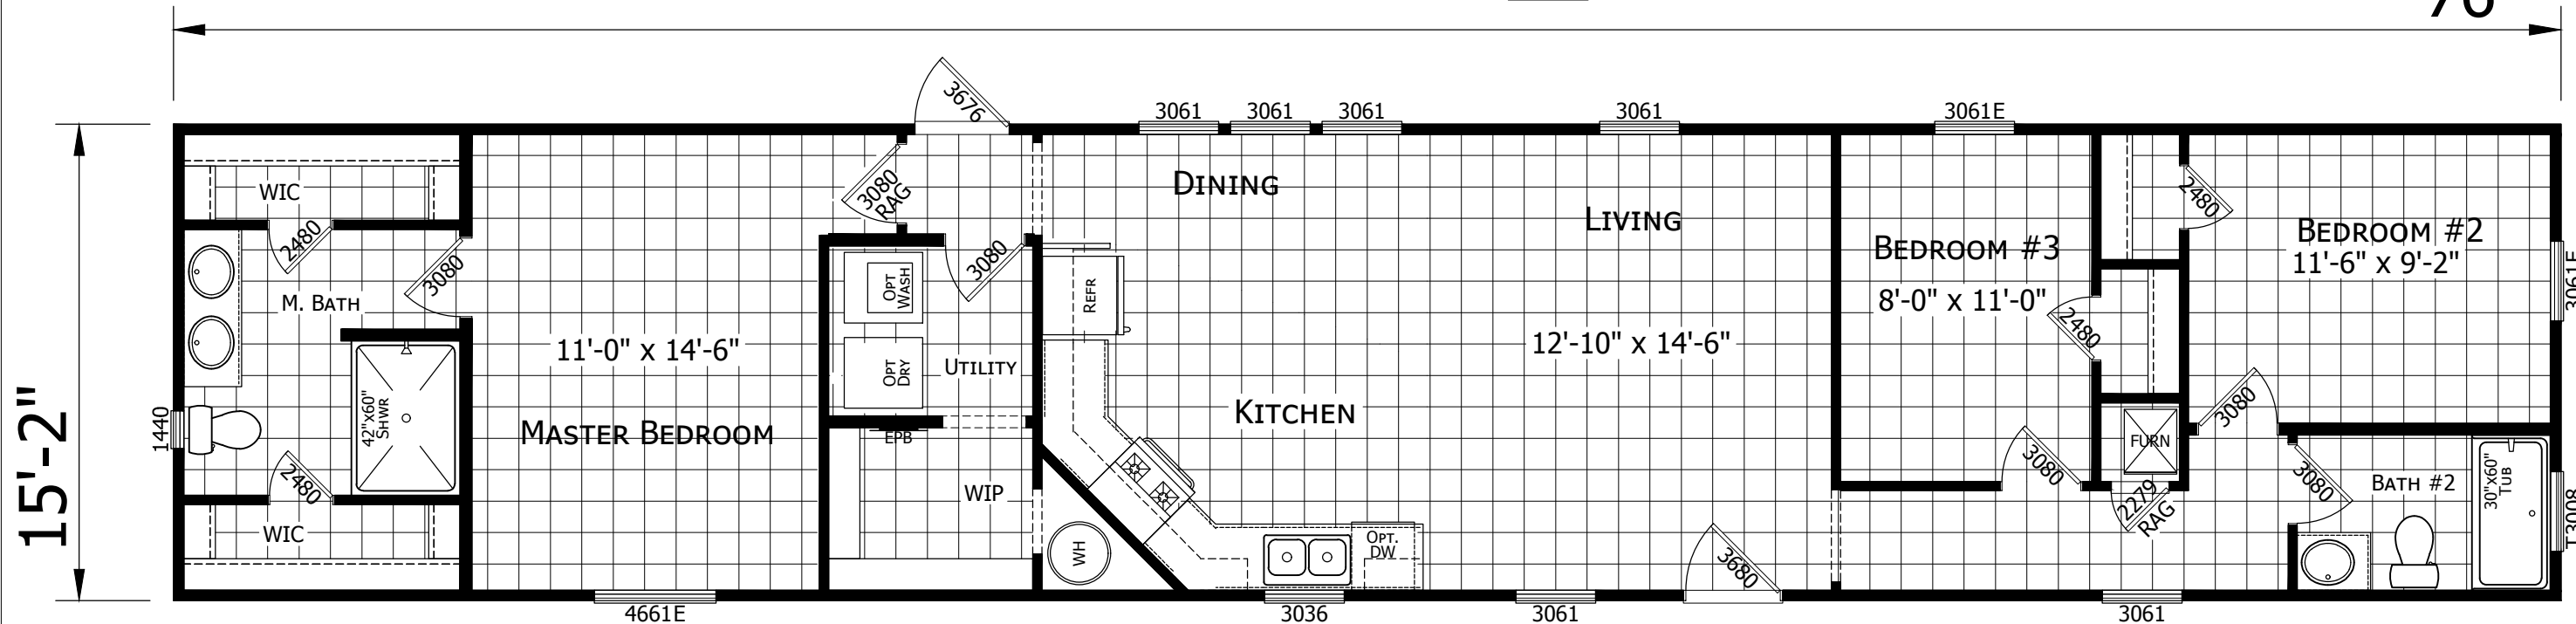

33" DECK
TUB OPT.

42" DECK
TUB OPT.

FOR DINING
T3072OPT T3072OPT T3072OPT

FOR KITCHEN
3042OPT

76'

025-1676H32011
3 BEDROOM 2 BATH
76'-0" x 15'-2"
1153 Sq. Ft. TOTAL

CHAMPION
HOME BUILDERS
756 W. BIG BEAVER ROAD, SUITE 1000 TROY, MI 48064
PHONE: 248-614-8200

MODIFICATIONS	
1 ISSUED FOR PRODUCTION	2/23/21 KMB

PROJECT: 025-1676H32011 76'-0" x 15'-2" 3 BD 2 BT
DRAWN BY: SJAMES
DATE: 08-24-20
SCALE: 3/16" = 1'-0"

TITLE: LITERATURE PLAN
FILENAME: 025SKPL-1676H32011 TULANE