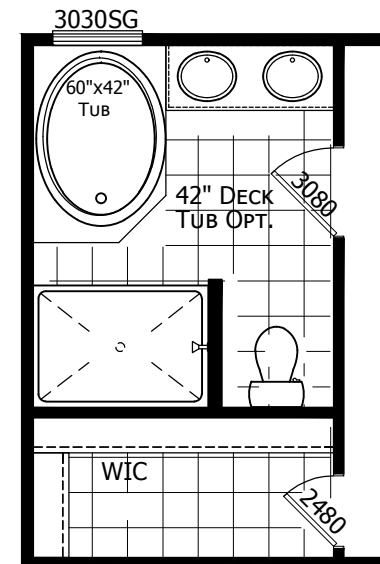

33" DECK
TUB OPT.

42" DECK
TUB OPT.

FOR DINING
T3072OPT T3072OPT T3072OPT

FOR KITCHEN
3042OPT

76'

025-1676H32011
3 BEDROOM 2 BATH
76'-0" x 15'-2"
1153 Sq. Ft. TOTAL

CHAMPION
HOME BUILDERS
756 W. BIG BEAVER ROAD, SUITE 1000 TROY, MI 48064
PHONE: 248-614-8200

MODIFICATIONS	
1 ISSUED FOR PRODUCTION	2/23/21 KMB

PROJECT: 025-1676H32011 76'-0" x 15'-2" 3 BD 2 BT
DRAWN BY: SJAMES
DATE: 08-24-20
SCALE: 3/16" = 1'-0"

TITLE: LITERATURE PLAN
FILENAME: 025SKPL-1676H32011 TULANE