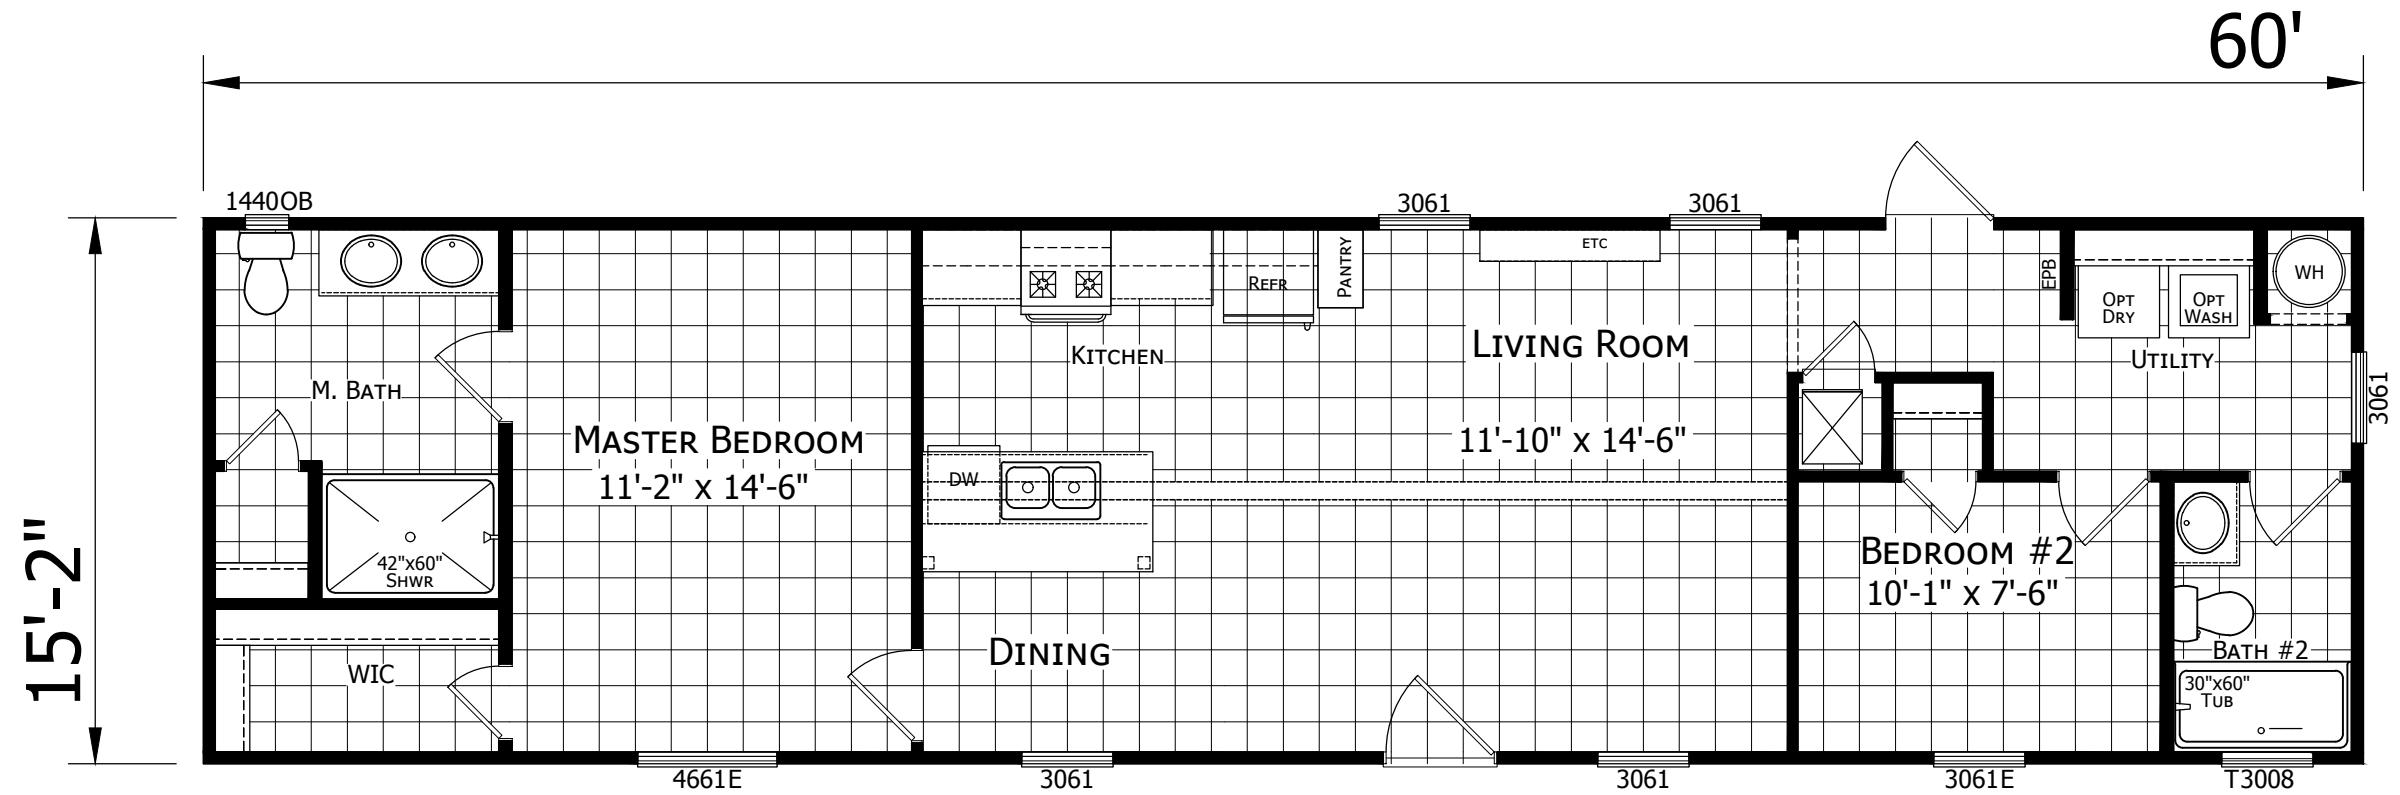

33" DECK
TUB OPT.

OPTIONAL WINDOWS
FOR LIVING

025-H1660-22001
2 BEDROOM 2 BATH
60'-0" x 15'-2"
910 Sq. Ft. TOTAL

**CHAMPION
HOME BUILDERS**

756 W. BIG BEAVER ROAD, SUITE 1000 TROY, MI 48064
PHONE: 248-614-8200

MODIFICATIONS

PROJECT:
025-1660H22001
60'-0" x 15'-2"
2 BD 2 BTH

DRAWN BY: SJAMES
DATE: 09-24-19
SCALE: 3/16" = 1'-0"

TITLE:
LITERATURE
PLAN

FILENAME: 025CHPR-1660H22001 PEARL & ROYAL

SHEET:
**L-101 PEARL
THE PEARL**