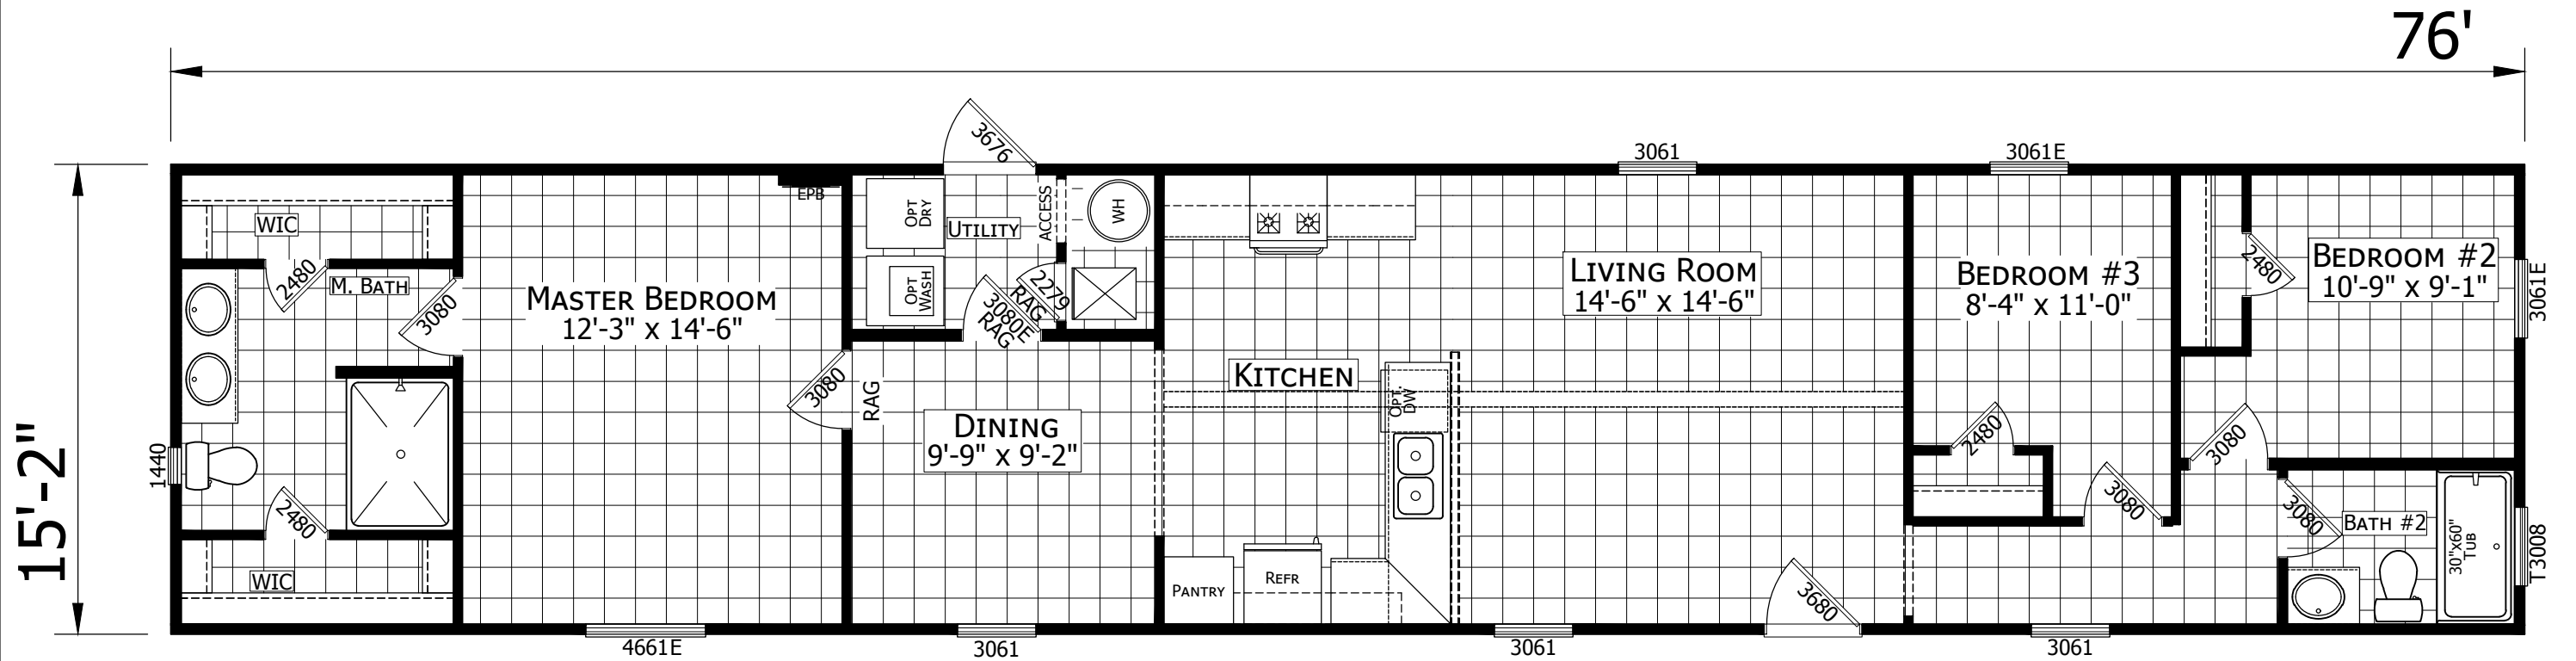

33" DECK
TUB OPT.

1676H32013
3 BEDROOM 2 BATH
76'-0" x 15'-2"
1153 SQ. FT. TOTAL

**CHAMPION
HOME BUILDERS**

755 W. BIG BEAVER ROAD, SUITE 1000 TROY, MI 48064
PHONE: 248-614-8200

MODIFICATIONS

PROJECT:
025-1676H32013
76'-0" x 15'-2"
3 BD 2 BT
DRAWN BY: STAFF
DATE: 11-30-20
SCALE: 3/16" = 1'-0"

TITLE:
**LITERATURE
PLAN**
FILENAME: 025-1676H32013 LAFAYETTE

SHEET:
L-101
THE LAFAYETTE
PROPRIETARY AND CONFIDENTIAL
THESE DRAWINGS AND SPECIFICATIONS ARE ORIGINAL,
PROPRIETARY AND CONFIDENTIAL MATERIALS OF CHAMPION.
COPYRIGHT © 1976-2022 BY CHAMPION