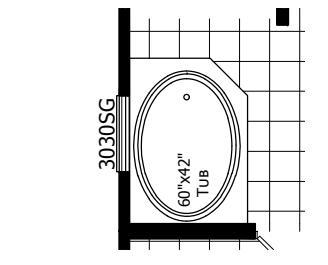

OPTIONAL WINDOW/DOOR
FOR KITCHEN

OPTIONAL WINDOW FOR UTILITY
T3042 OPT

62'

42" DECK TUB
OPTION

33" DECK TUB
OPTION

STAND ALONE
TUB OPTION

30'-4"

025-3262H42004
4 BEDROOM 2 BATH
62'-0" x 30'-4"
1881 Sq. Ft. TOTAL

CHAMPION HOME BUILDERS
756 W. BIG BEAVER ROAD, SUITE 1000 TROY, MI 48064
PHONE: 248-614-8200

MODIFICATIONS

PROJECT: 025-3262H42004
62'-0" x 30'-4"
4 BD 2 BT
DRAWN BY: SJAMES
DATE: 06-04-20
SCALE: 3/16" = 1'-0"