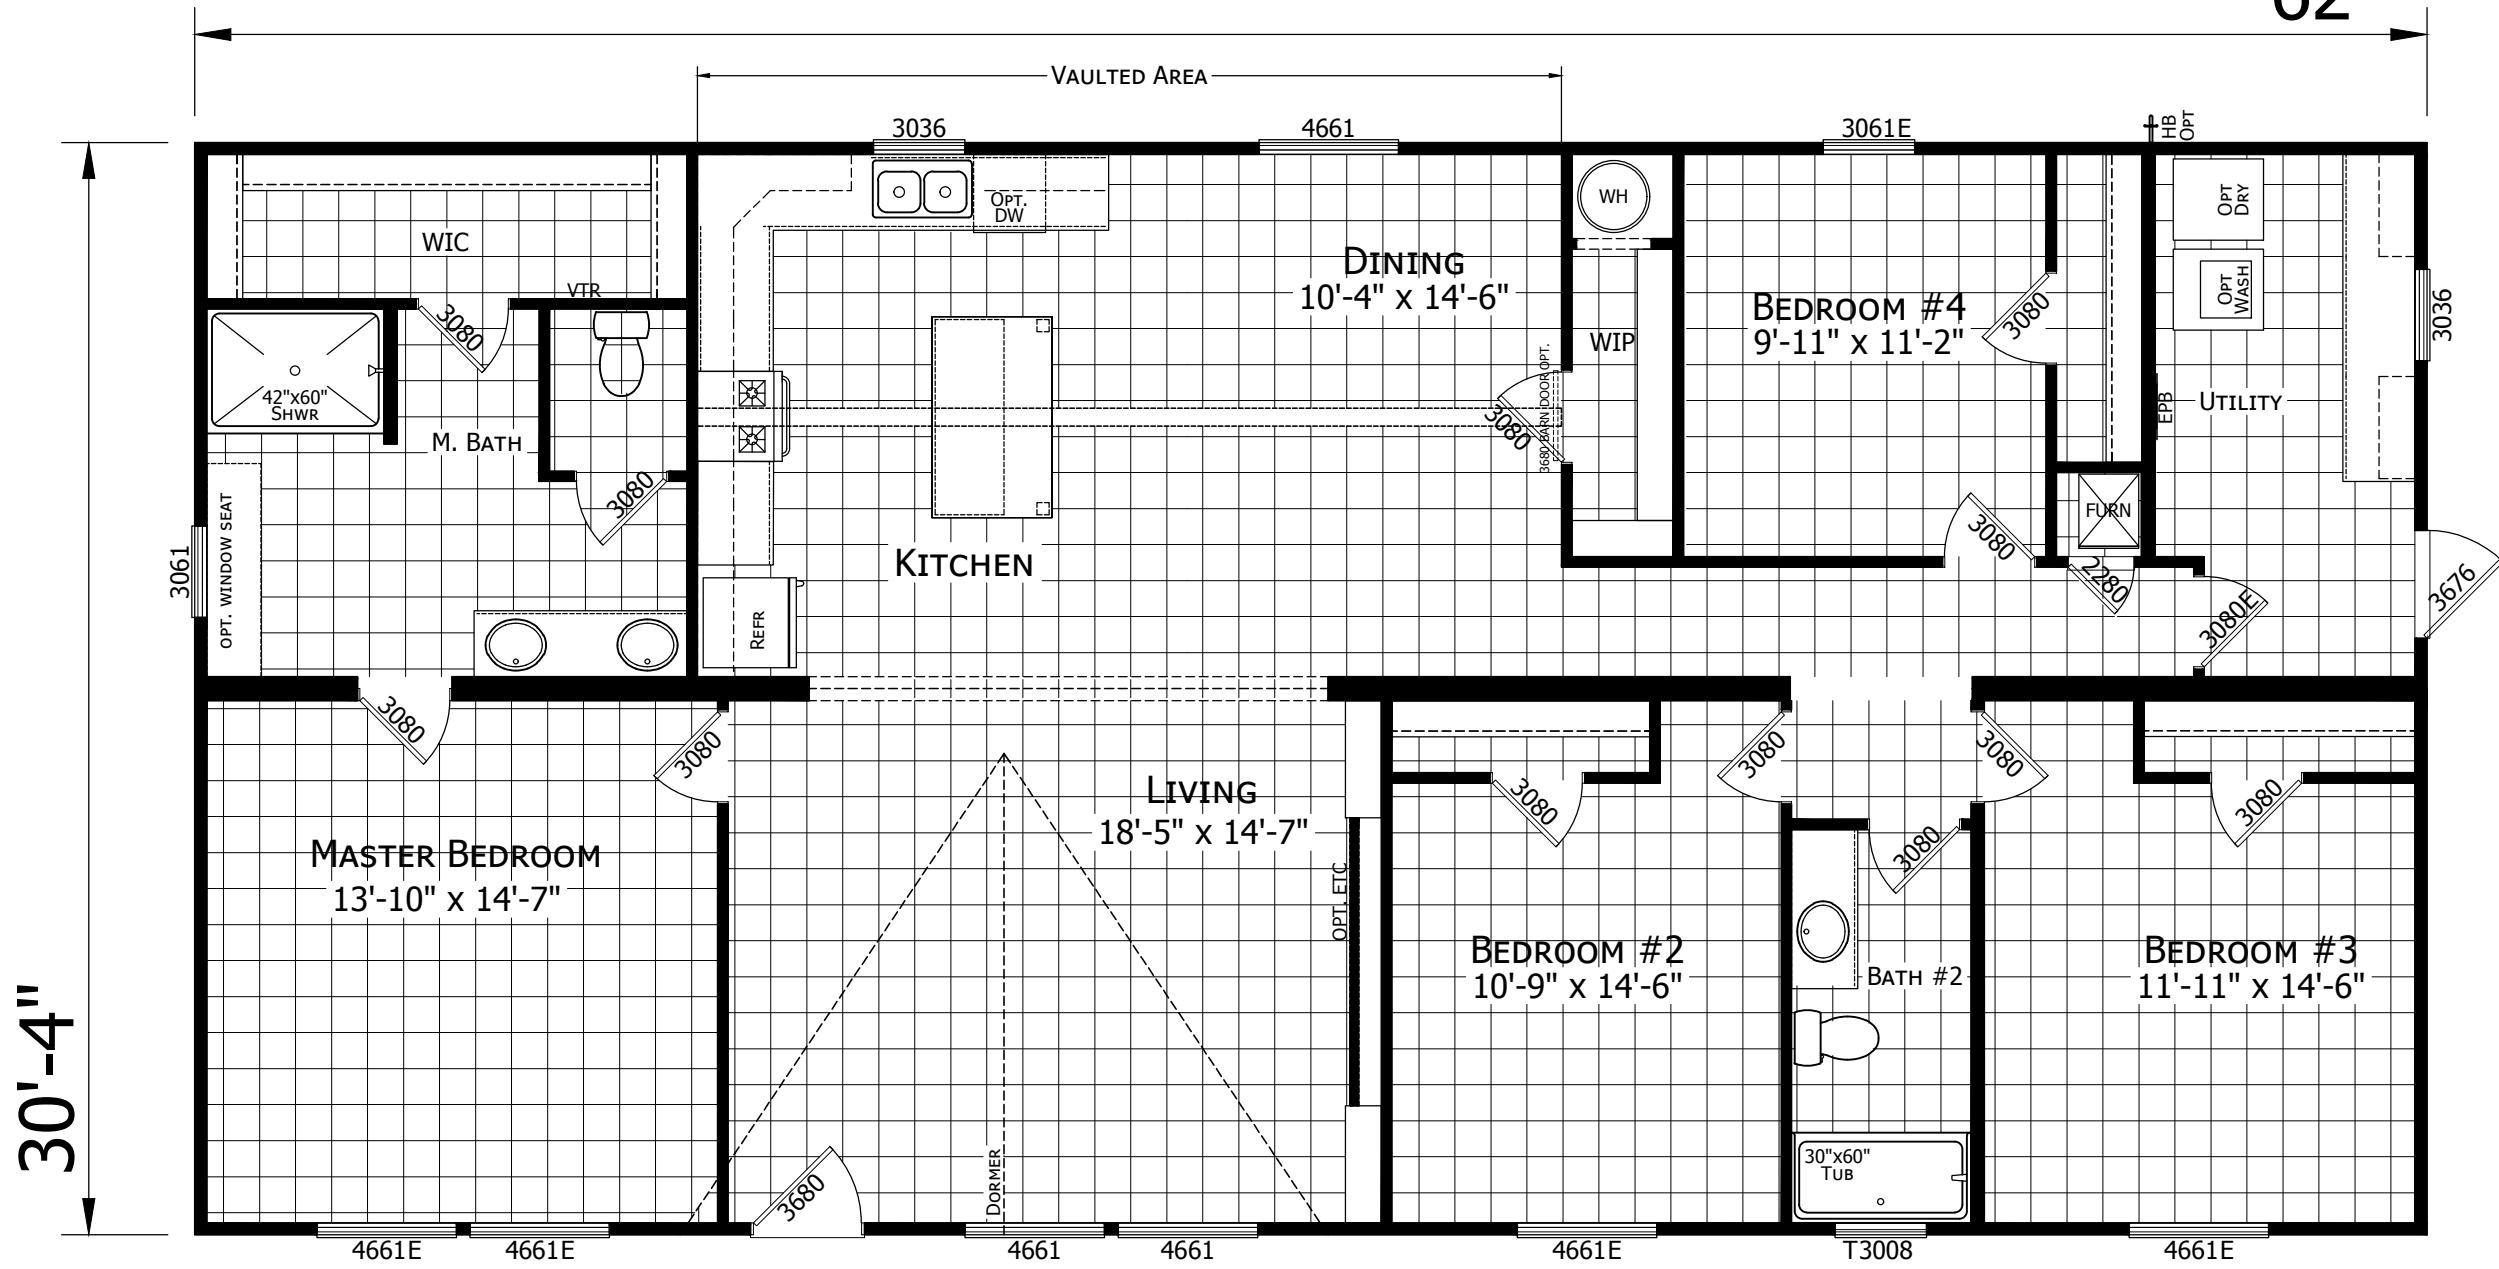

OPTIONAL WINDOW/DOOR
FOR KITCHEN

OPTIONAL WINDOW FOR UTILITY
T3042 OPT

62'

42" DECK TUB
OPTION

33" DECK TUB
OPTION

STAND ALONE
TUB OPTION

30'-4"

025-3262H42004
4 BEDROOM 2 BATH
62'-0" x 30'-4"
1881 Sq. Ft. TOTAL

CHAMPION HOME BUILDERS
756 W. BIG BEAVER ROAD, SUITE 1000 TROY, MI 48064
PHONE: 248-614-8200

MODIFICATIONS

PROJECT: 025-3262H42004
62'-0" x 30'-4"
4 BD 2 BT
DRAWN BY: SJAMES
DATE: 06-04-20
SCALE: 3/16" = 1'-0"