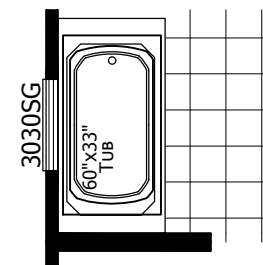

OPTIONAL WINDOW/DOOR  
FOR KITCHEN

T3042 OPT

7280 OPT

OPTIONAL WINDOW  
FOR UTILITY  
T3042 OPT

56'

42" DECK TUB  
OPTION

STAND ALONE  
TUB OPTION

33" DECK TUB  
OPTION

30'-4"

025-3256H32004

3 BEDROOM 2 BATH  
56'-0" x 30'-4"  
1699 Sq. Ft. TOTAL

**CHAMPION  
HOME BUILDERS**

755 W. BIG BEAVER ROAD, SUITE 1000 TROY, MI 48064  
PHONE: 248-614-8200

MODIFICATIONS

PROJECT:  
025-3256H32004  
56'-0" x 30'-4"  
3 BD 2 BT

DRAWN BY: SJAMES  
DATE: 01-17-20  
SCALE: 3/16" = 1'-0"

TITLE:  
LITERATURE  
PLAN

FILENAME: 025SKPL-3256H32004 POYDRAS

SHEET:  
**L-101**  
**THE POYDRAS**

PROPRIETARY AND CONFIDENTIAL  
THESE DRAWINGS AND SPECIFICATIONS ARE ORIGINAL,  
PROPRIETARY AND CONFIDENTIAL MATERIALS OF CHAMPION.  
COPYRIGHT © 1976-2022 BY CHAMPION