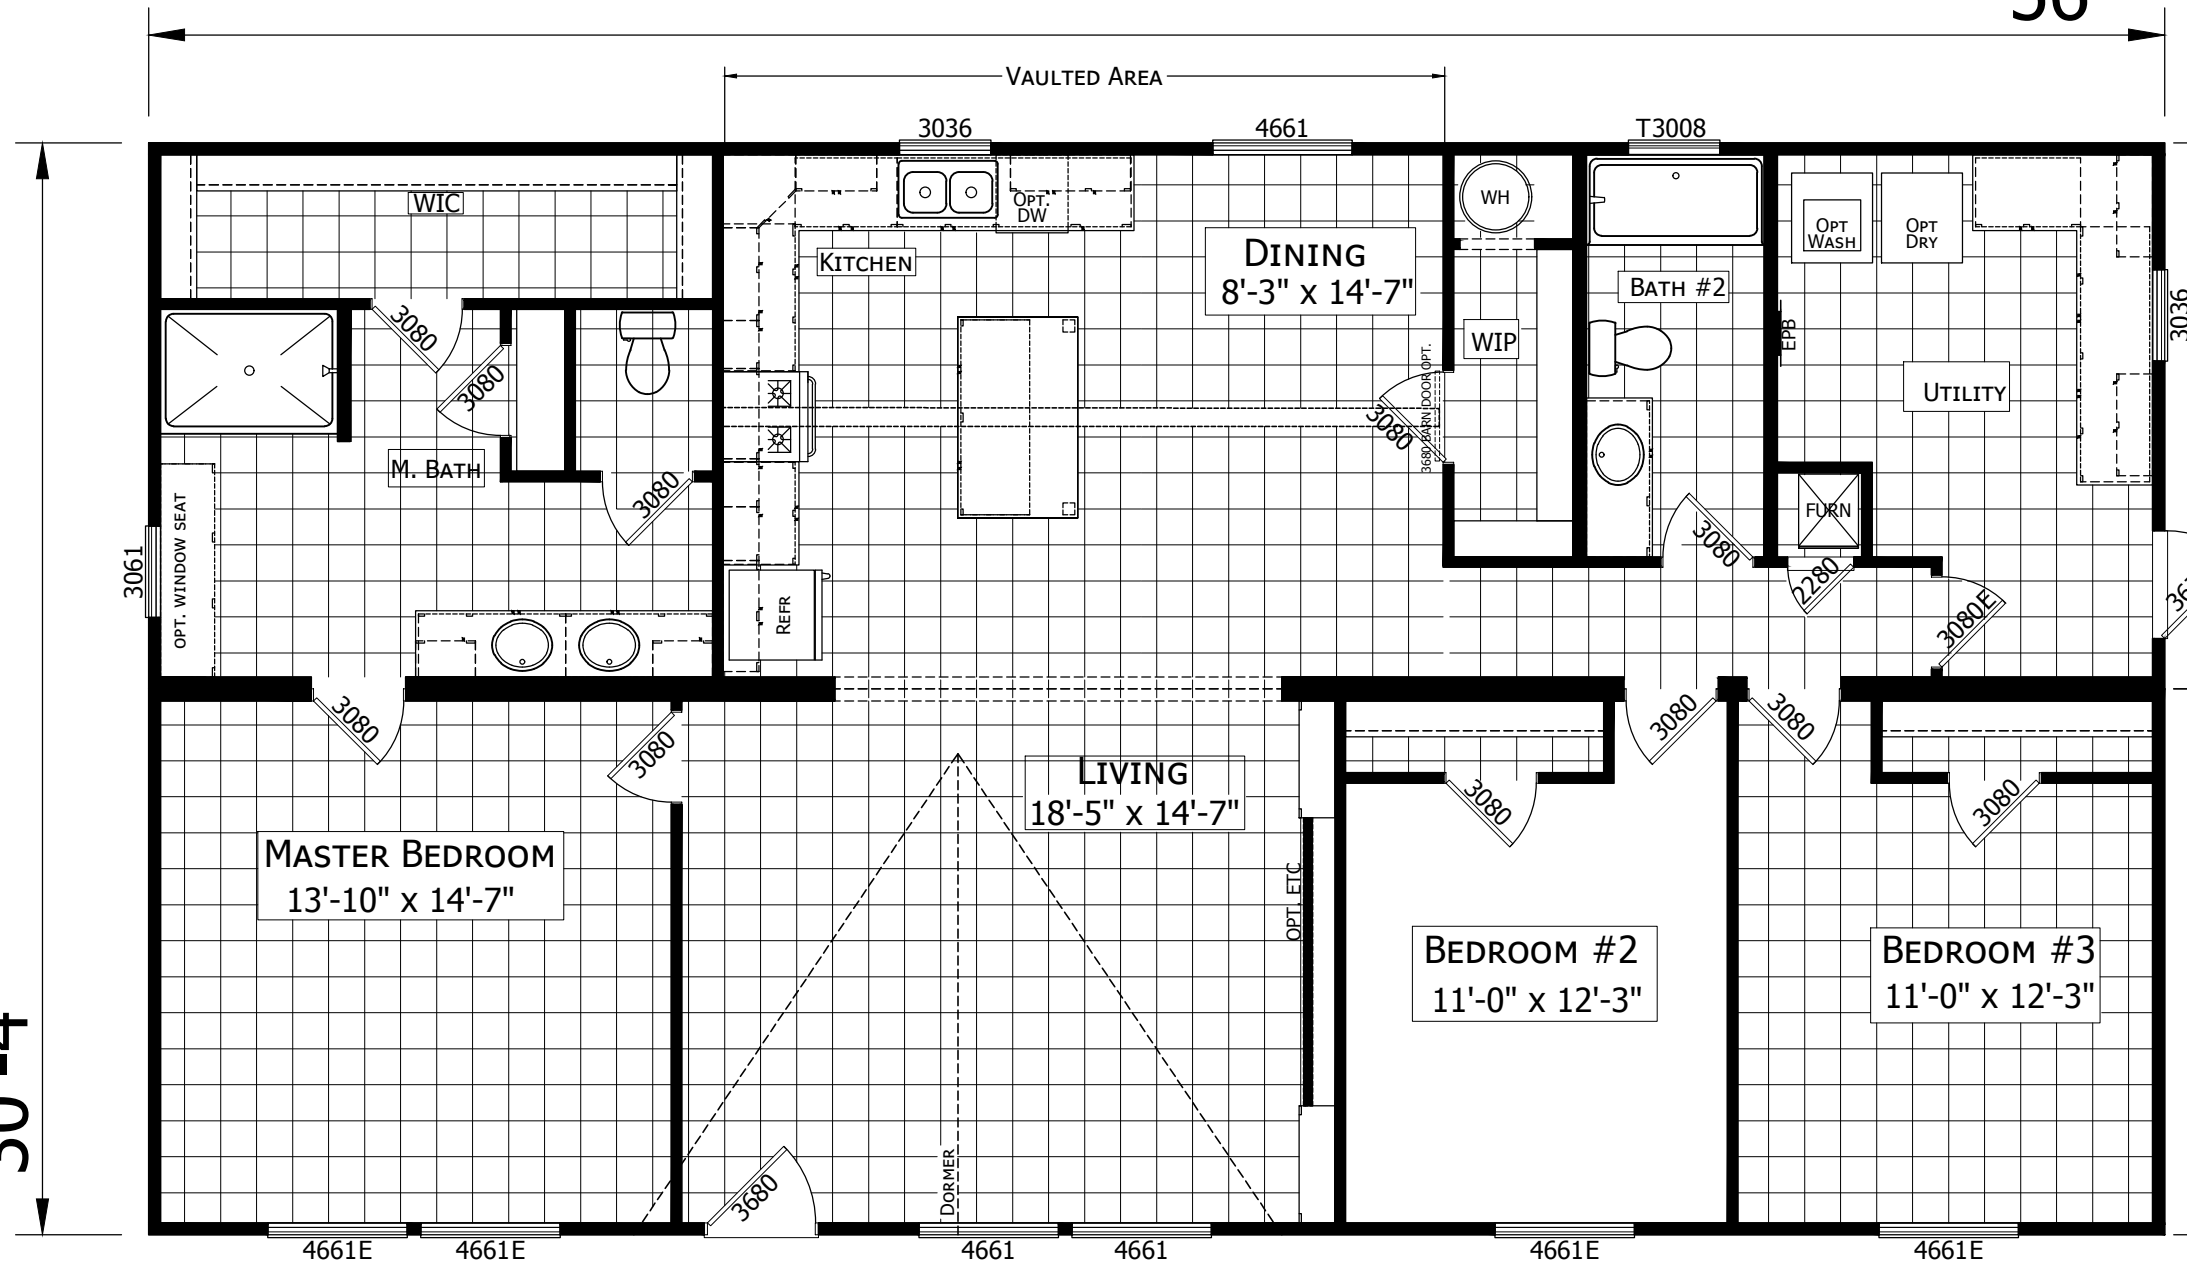

OPTIONAL WINDOW/DOOR  
FOR KITCHEN

T3042 OPT

7280 OPT

OPTIONAL WINDOW  
FOR UTILITY  
T3042 OPT

56'

42" DECK TUB  
OPTION

STAND ALONE  
TUB OPTION

33" DECK TUB  
OPTION

30'-4"

025-3256H32004

3 BEDROOM 2 BATH  
56'-0" x 30'-4"  
1699 Sq. Ft. TOTAL

**CHAMPION  
HOME BUILDERS**

755 W. BIG BEAVER ROAD, SUITE 1000 TROY, MI 48064  
PHONE: 248-614-8200

MODIFICATIONS

PROJECT:  
025-3256H32004  
56'-0" x 30'-4"  
3 BD 2 BT

DRAWN BY: SJAMES  
DATE: 01-17-20  
SCALE: 3/16" = 1'-0"

TITLE:  
LITERATURE  
PLAN

FILENAME: 025SKPL-3256H32004 POYDRAS

SHEET:  
**L-101**  
**THE POYDRAS**

PROPRIETARY AND CONFIDENTIAL  
THESE DRAWINGS AND SPECIFICATIONS ARE ORIGINAL,  
PROPRIETARY AND CONFIDENTIAL MATERIALS OF CHAMPION.  
COPYRIGHT © 1976-2022 BY CHAMPION