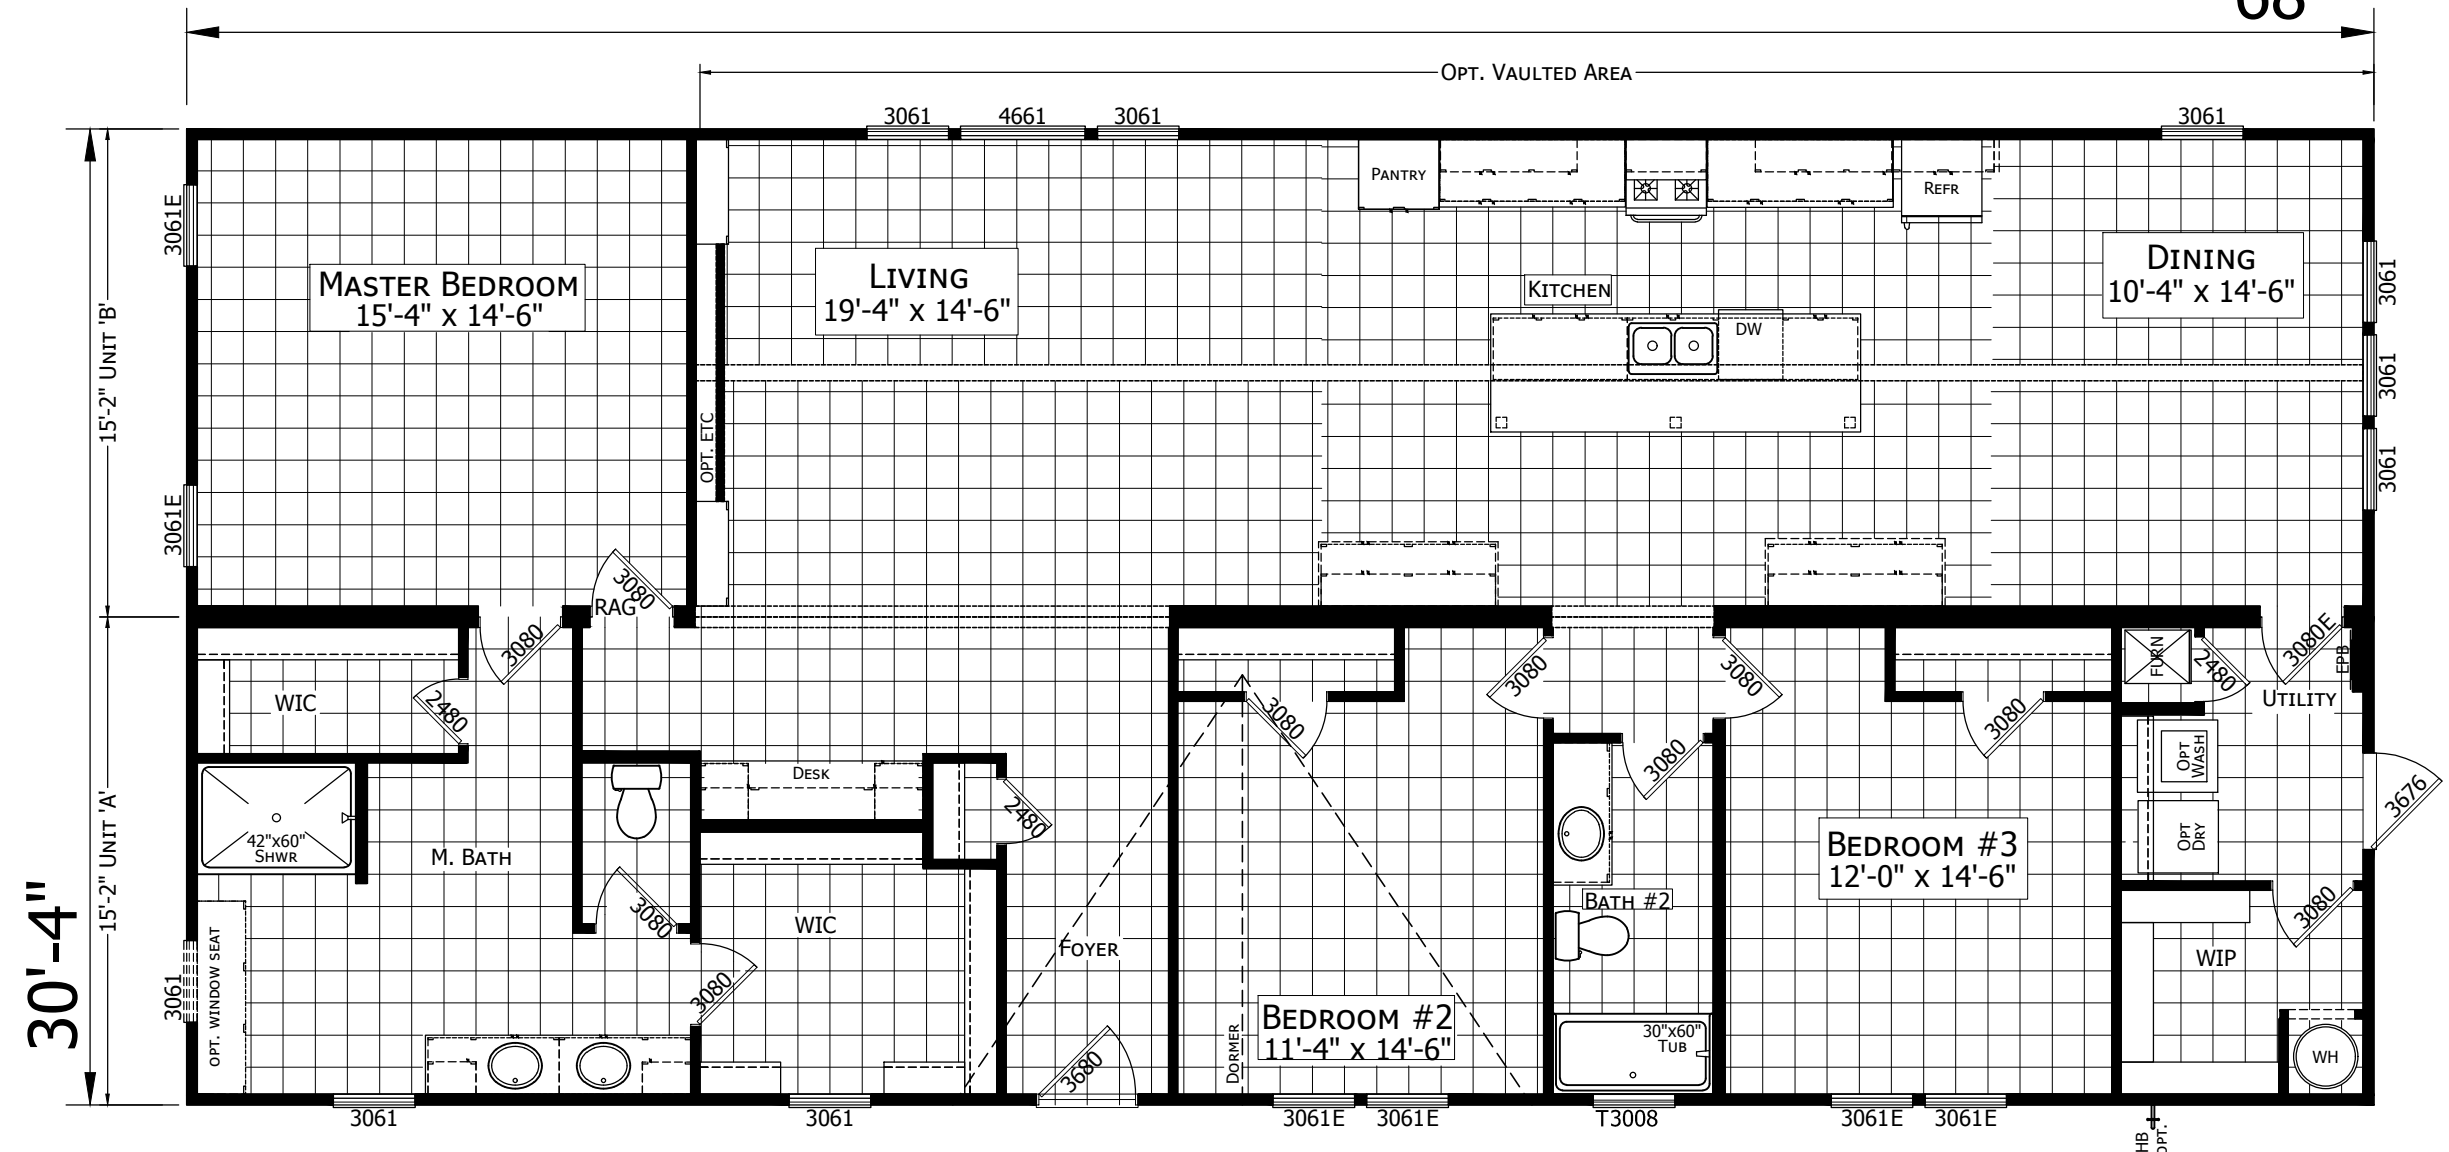

7280

OPTIONAL PATIO DOOR

68'

STAND ALONE TUB OPTION

33" DECK TUB OPTION

42" DECK TUB OPTION

025-3268H32001
3 BEDROOM 2 BATH
68'-0" x 30'-4"
2063 SQ. FT. TOTAL

MODIFICATIONS

PROJECT:
025-3268H32001
68'-0" x 30'-4"
3 BD 2 BT
DRAWN BY: SJAMES
DATE: 03-10-20
SCALE: N.T.S.

TITLE:
LITERATURE PLAN
FILENAME: 025CHPR-3268H32001 MAGAZINE

SHEET:
L-101
THE MAGAZINE
PROPRIETARY AND CONFIDENTIAL
THESE DRAWINGS AND SPECIFICATIONS ARE ORIGINAL
PROPRIETARY AND CONFIDENTIAL MATERIALS OF CHAMPION.
COPYRIGHT © 1976-2022 BY CHAMPION