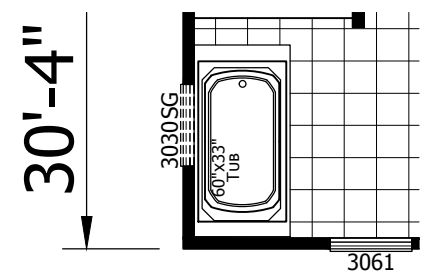

7280

OPTIONAL PATIO DOOR

68'

STAND ALONE TUB OPTION

33" DECK TUB OPTION

42" DECK TUB OPTION

025-3268H32001
3 BEDROOM 2 BATH
68'-0" x 30'-4"
2063 SQ. FT. TOTAL

MODIFICATIONS

PROJECT:
025-3268H32001
68'-0" x 30'-4"
3 BD 2 BT
DRAWN BY: SJAMES
DATE: 03-10-20
SCALE: N.T.S.

TITLE:
LITERATURE PLAN
FILENAME: 025CHPR-3268H32001 MAGAZINE

SHEET:
L-101
THE MAGAZINE
PROPRIETARY AND CONFIDENTIAL
THESE DRAWINGS AND SPECIFICATIONS ARE ORIGINAL
PROPRIETARY AND CONFIDENTIAL MATERIALS OF CHAMPION.
COPYRIGHT © 1976-2022 BY CHAMPION