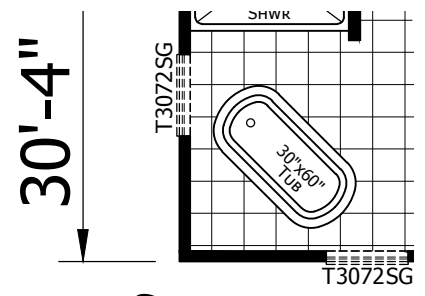

7280

OPTIONAL PATIO DOOR

68'

STAND ALONE TUB OPTION

33" DECK TUB OPTION

42" DECK TUB OPTION

025-3268H32001
3 BEDROOM 2 BATH
68'-0" x 30'-4"
2063 SQ. FT. TOTAL

MODIFICATIONS

PROJECT:
025-3268H32001
68'-0" x 30'-4"
3 BD 2 BT
DRAWN BY: SJAMES
DATE: 03-10-20
SCALE: N.T.S.

TITLE:
LITERATURE PLAN
FILENAME: 025CHPR-3268H32001 MAGAZINE

SHEET:
L-101
THE MAGAZINE
PROPRIETARY AND CONFIDENTIAL
THESE DRAWINGS AND SPECIFICATIONS ARE ORIGINAL
PROPRIETARY AND CONFIDENTIAL MATERIALS OF CHAMPION.
COPYRIGHT © 1976-2022 BY CHAMPION