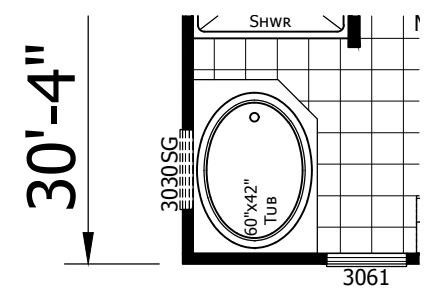

7280

OPTIONAL PATIO DOOR

68'

STAND ALONE TUB OPTION

33" DECK TUB OPTION

42" DECK TUB OPTION

025-3268H32001
3 BEDROOM 2 BATH
68'-0" x 30'-4"
2063 SQ. FT. TOTAL

MODIFICATIONS

PROJECT:
025-3268H32001
68'-0" x 30'-4"
3 BD 2 BT
DRAWN BY: SJAMES
DATE: 03-10-20
SCALE: N.T.S.

TITLE:
LITERATURE PLAN
FILENAME: 025CHPR-3268H32001 MAGAZINE

SHEET:
L-101
THE MAGAZINE
PROPRIETARY AND CONFIDENTIAL
THESE DRAWINGS AND SPECIFICATIONS ARE ORIGINAL
PROPRIETARY AND CONFIDENTIAL MATERIALS OF CHAMPION.
COPYRIGHT © 1976-2022 BY CHAMPION