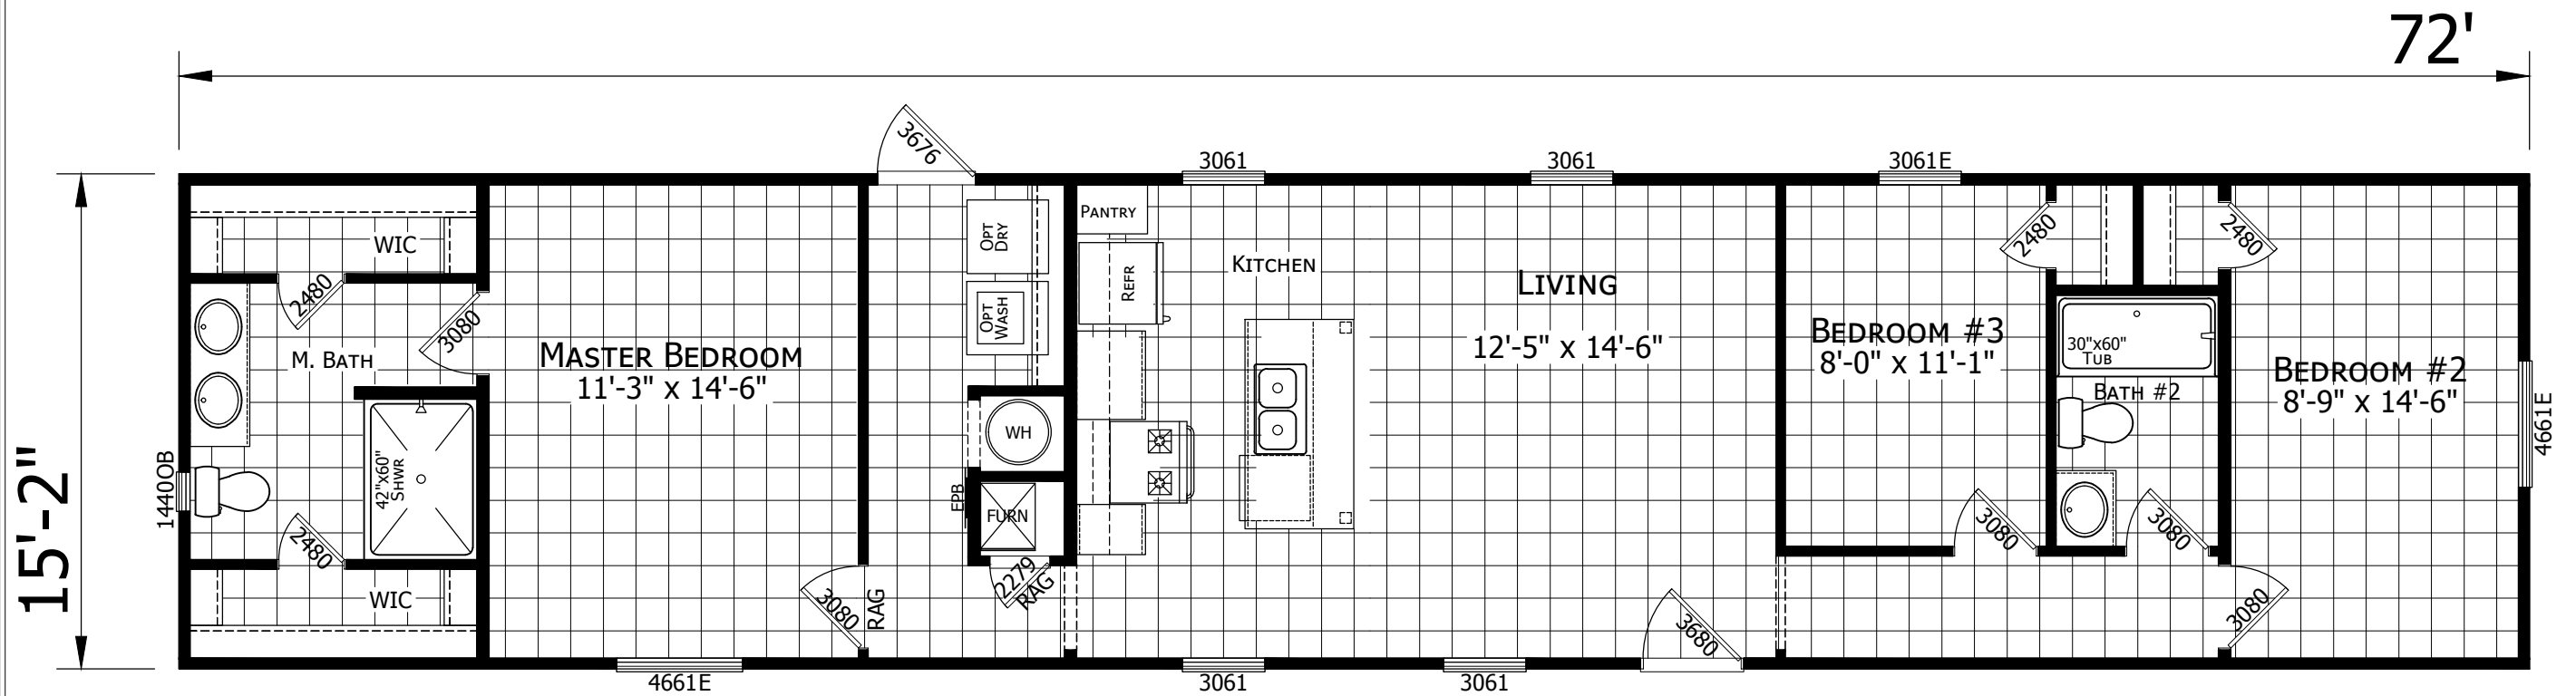

33" DECK
TUB OPT.

42" DECK
TUB OPT.

025-1672H32009
3 BEDROOM 2 BATH
72'-0" x 15'-2"
1092 Sq. Ft. TOTAL

CHAMPION
HOME BUILDERS
756 W. BIG BEAVER ROAD, SUITE 1000 TROY, MI 48064
PHONE: 248-614-8200

MODIFICATIONS

PROJECT: 025-1672H32009
72'-0" x 15'-2"
3 BD 2 BT
DRAWN BY: SJAMES
DATE: 08-21-20
SCALE: 3/16" = 1'-0"

TITLE: LITERATURE PLAN
FILENAME: 025CHPR-1672H32009 BAYOU

SHEET: L-101
THE BAYOU
PROPRIETARY AND CONFIDENTIAL
THESE DRAWINGS AND SPECIFICATIONS ARE ORIGINAL,
PROPRIETARY AND CONFIDENTIAL MATERIALS OF CHAMPION.
COPYRIGHT © 1976-2022 BY CHAMPION