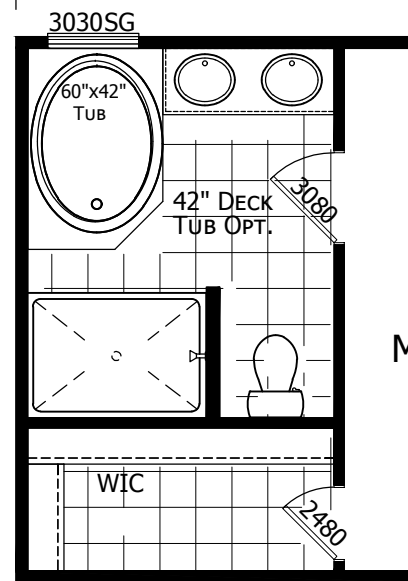

33" DECK
TUB OPT.

42" DECK
TUB OPT.

025-1672H32009
3 BEDROOM 2 BATH
72'-0" x 15'-2"
1092 Sq. Ft. TOTAL

CHAMPION
HOME BUILDERS
756 W. BIG BEAVER ROAD, SUITE 1000 TROY, MI 48064
PHONE: 248-614-8200

MODIFICATIONS

PROJECT: 025-1672H32009
72'-0" x 15'-2"
3 BD 2 BT
DRAWN BY: SJAMES
DATE: 08-21-20
SCALE: 3/16" = 1'-0"

TITLE: LITERATURE PLAN
FILENAME: 025CHPR-1672H32009 BAYOU

SHEET: L-101
THE BAYOU
PROPRIETARY AND CONFIDENTIAL
THESE DRAWINGS AND SPECIFICATIONS ARE ORIGINAL,
PROPRIETARY AND CONFIDENTIAL MATERIALS OF CHAMPION.
COPYRIGHT © 1976-2022 BY CHAMPION