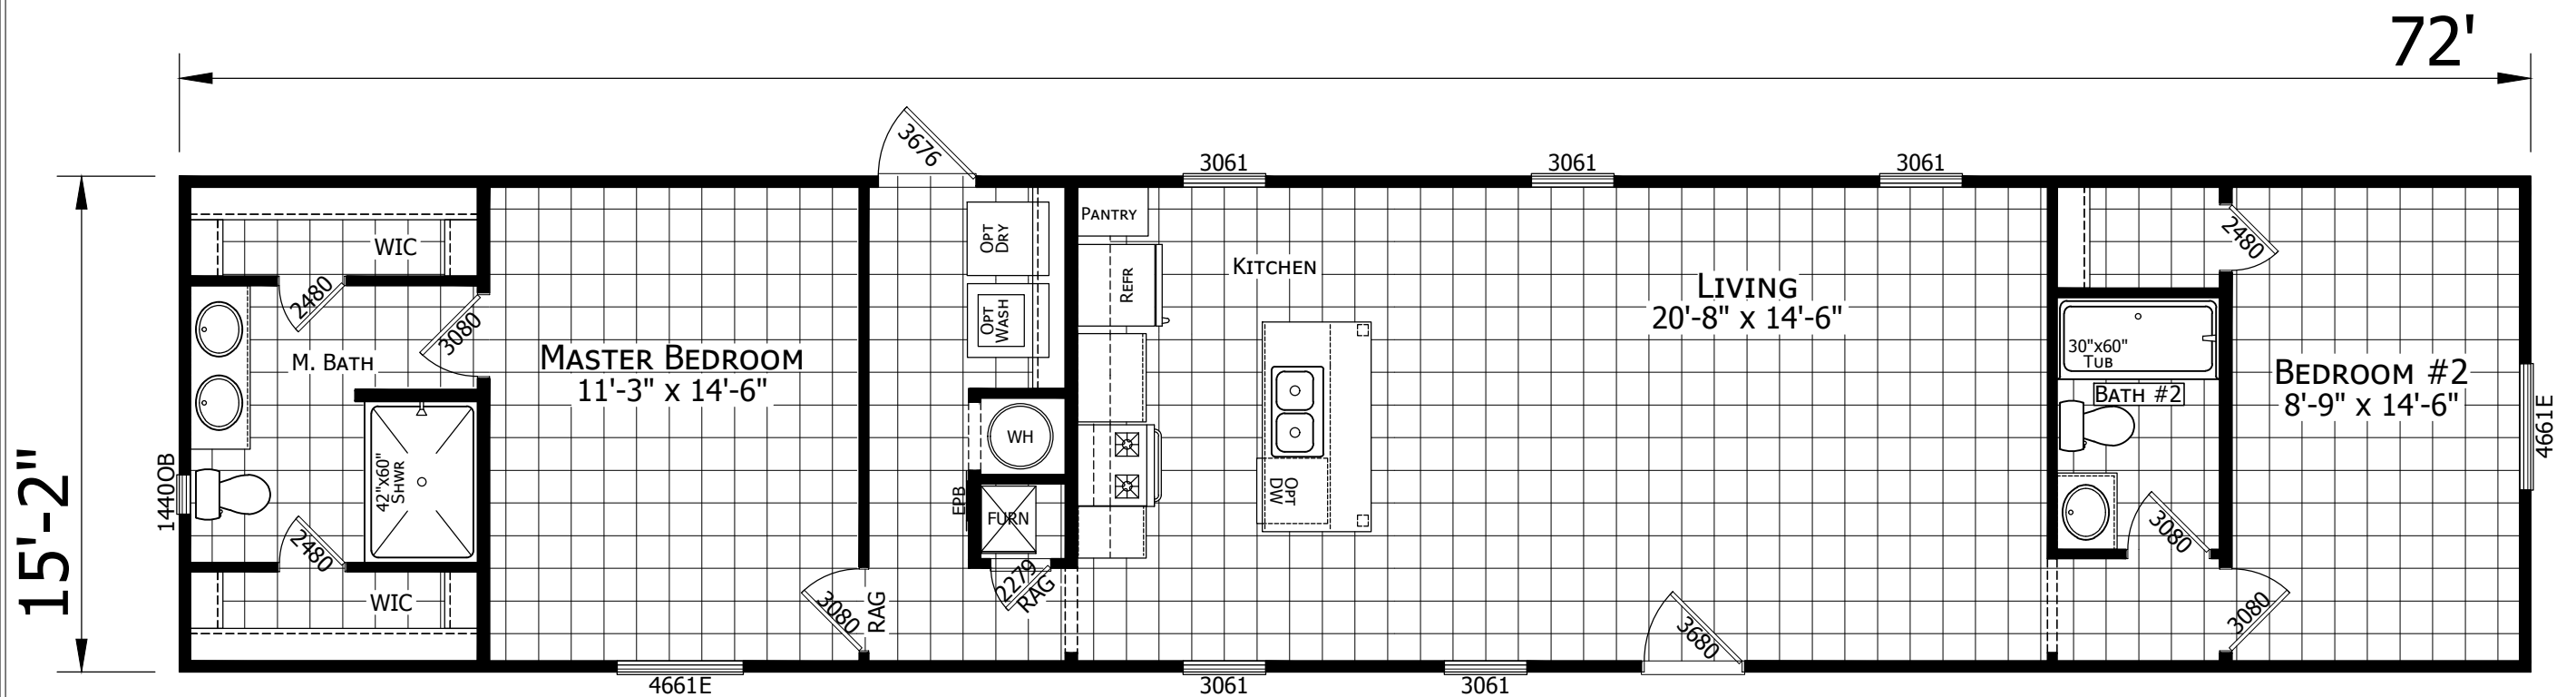

33" DECK
TUB OPT.

025-1672H22009
2 BEDROOM 2 BATH
72'-0" x 15'-2"
1092 SQ. FT. TOTAL

**CHAMPION
HOME BUILDERS**

756 W. BIG BEAVER ROAD, SUITE 1000 TROY, MI 48064
PHONE: 248-614-6200

MODIFICATIONS

PROJECT:
025-1672H22009
72'-0" x 15'-2"
2 BD 2 BT

DRAWN BY: STAFF
DATE: 01-25-22
SCALE: 3/16" = 1'-0"

TITLE:
LITERATURE
PLAN

FILENAME: 025CHPR-1672H22009 - BAYOU

SHEET:
L-101
THE BAYOU

PROPRIETARY AND CONFIDENTIAL
THESE DRAWINGS AND SPECIFICATIONS ARE ORIGINAL,
PROPRIETARY AND CONFIDENTIAL MATERIALS OF CHAMPION.
COPYRIGHT © 1976-2022 BY CHAMPION